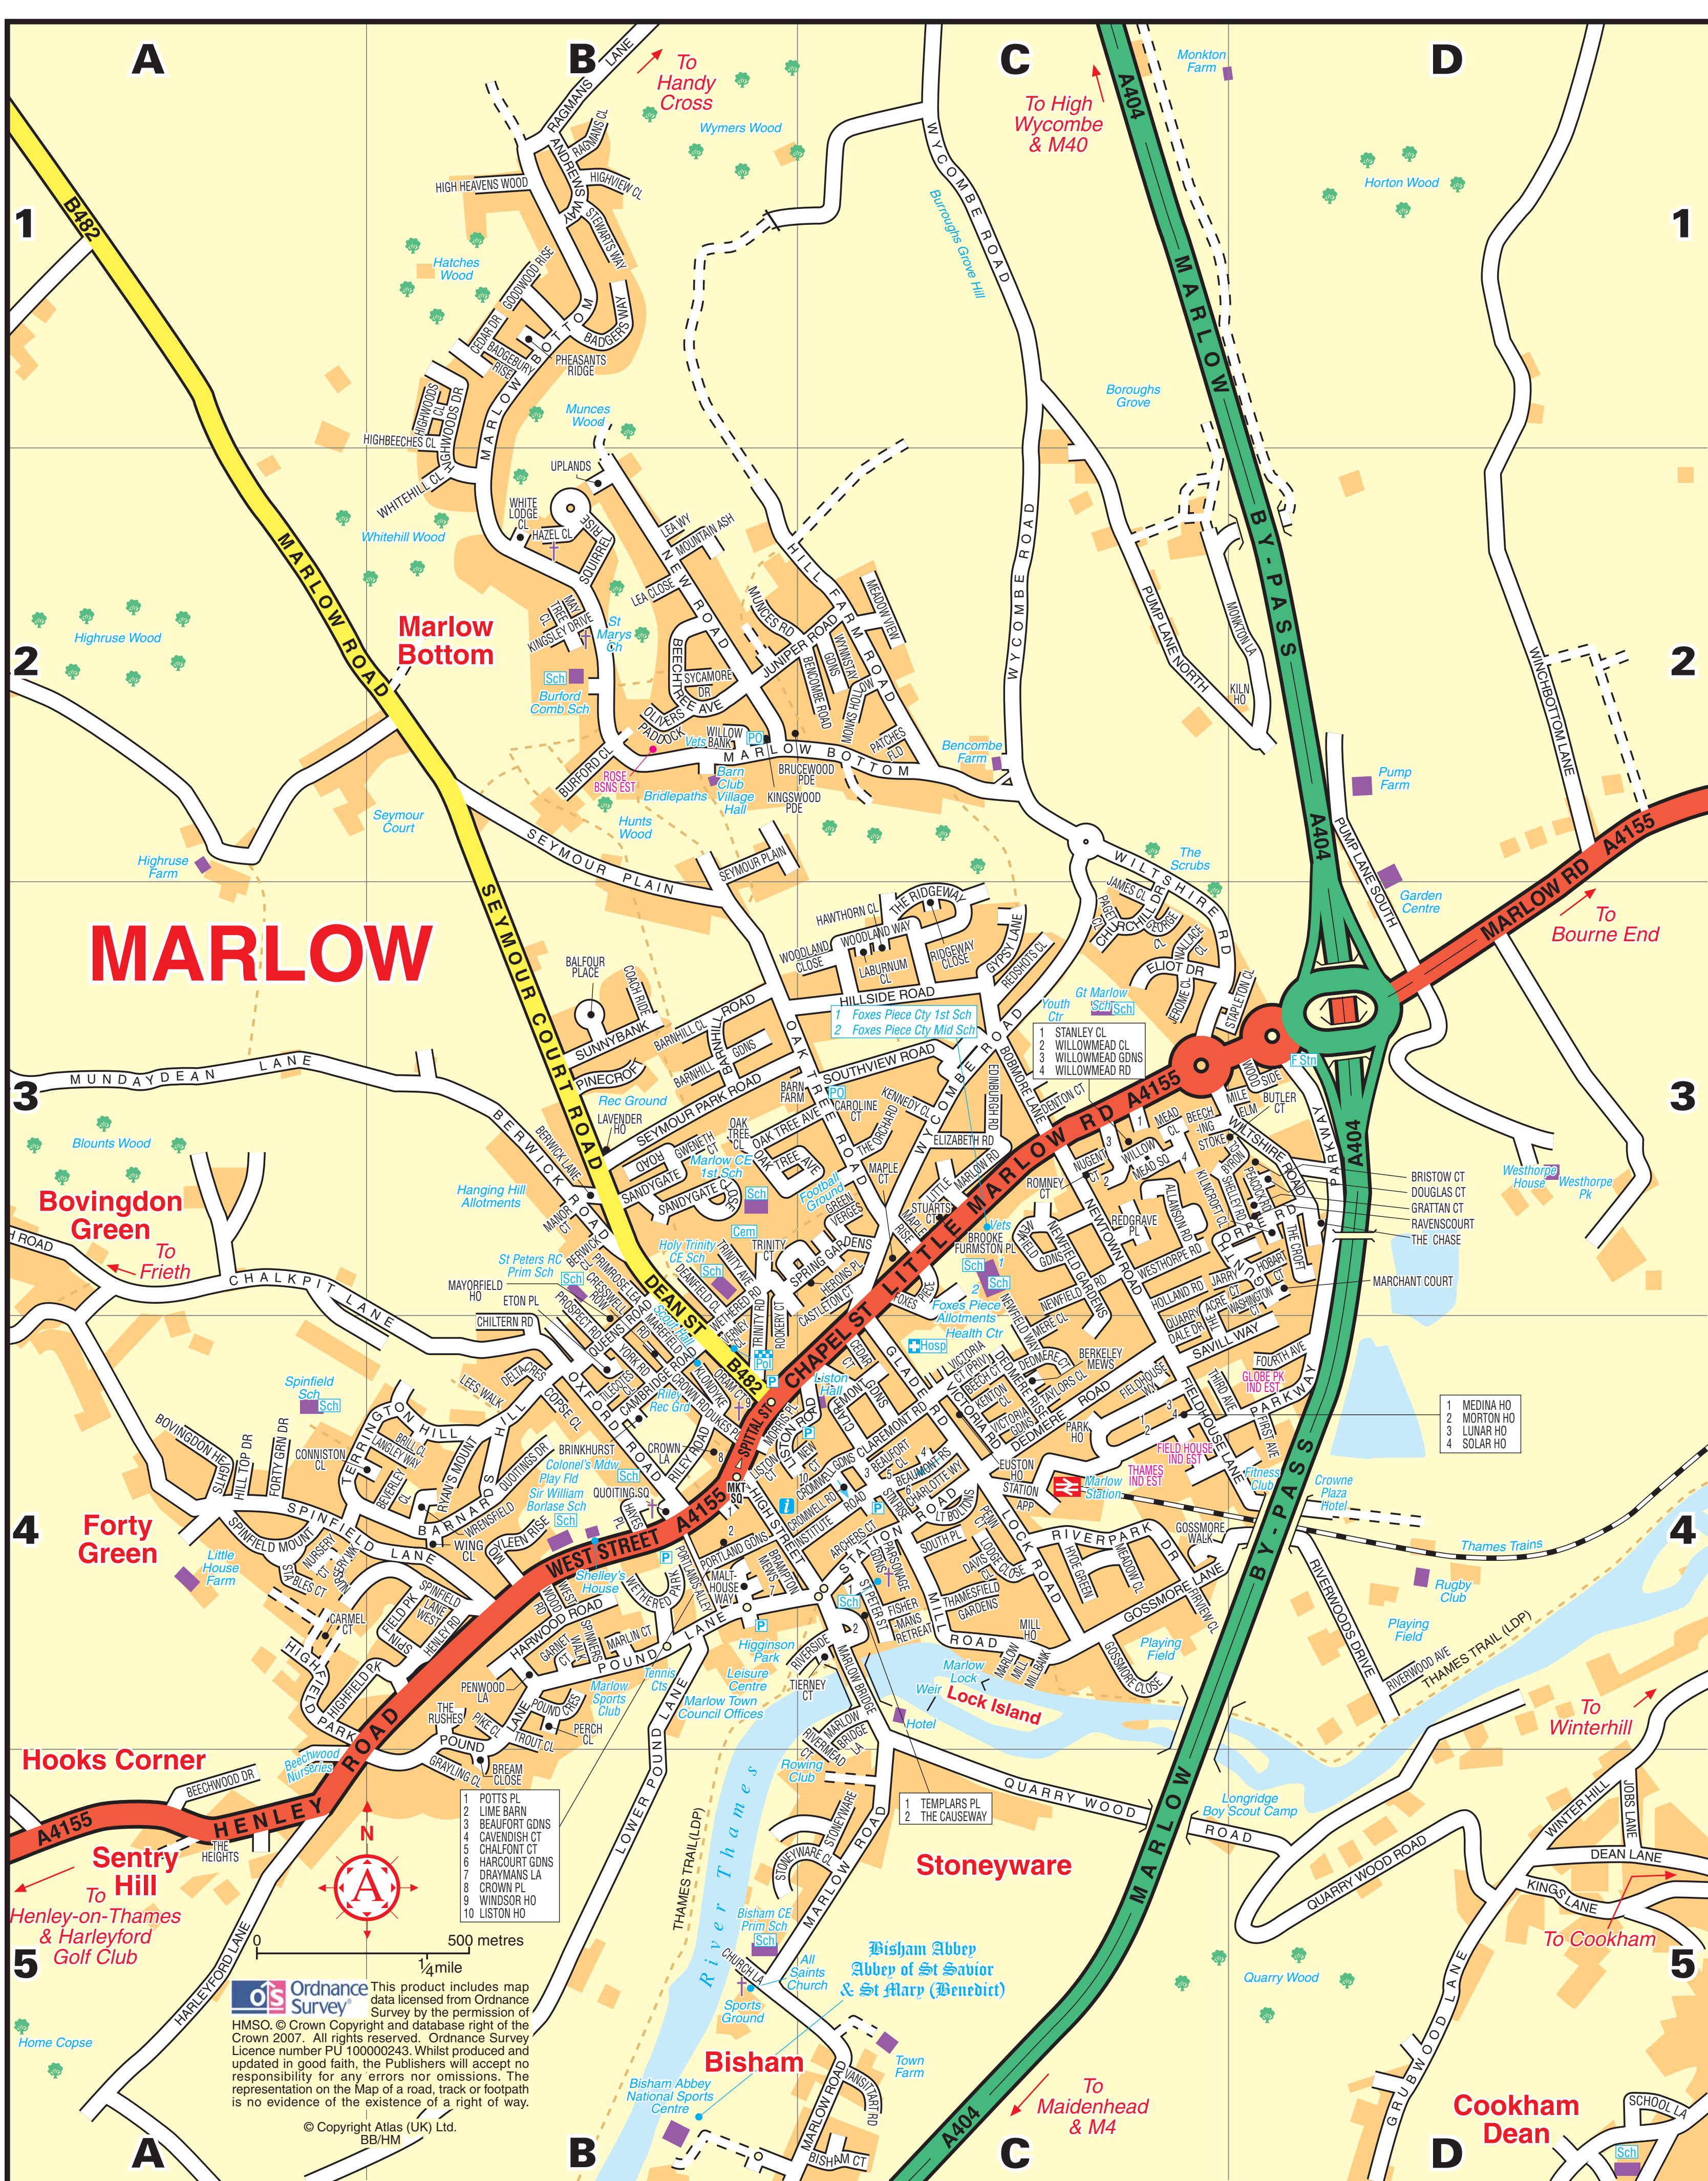

INFOPOINT BUSINESS AND SERVICES GUIDE IN AND AROUND MARLOW

MARLOW STREET INDEX

© Atlas (UK) Ltd.

A	Alston Church	B	Balgobn Road	C	Castle Street	D	Dean Lane
E	East Street	F	Fish Lane	G	Green Lane	H	Hillside Road
I	Iron Lane	J	John Lane	K	King Lane	L	Lock Lane
M	Marlow Road	N	New Road	O	Old Road	P	Park Road
Q	Queen Lane	R	River Road	S	St. Mary's Lane	T	Thames Road
U	Union Lane	V	Village Lane	W	Willow Lane	X	Xmas Lane
Y	York Lane	Z	Zebra Lane				

Could you foster a child?

Are you good with children?
Do you have a spare room, time and energy?
Buckinghamshire County Council needs more foster carers in your area and will provide training, support and generous allowances.

Contact us today for more information:
01296 382555
www.buckscc.gov.uk/familypacement

HIT THEM HARD SHOW THE RED CARD!

BENEFIT FRAUD IS A CRIME!

• Housing Benefit
• Jobseekers Allowance
• Income Support
• Incapacity Benefit
• Council Tax Benefit
• Renovation and Home Repair Assistance Grants

Contact us now on our confidential Freephone number
0800 0158995
Email: fraudinvestigations@wycombe.gov.uk

Inspiration for your home

Furniture, home furnishing, furnishing accessories, sports and leisure

- Free parking
- Free delivery within our local area
- Visit our Place to Eat on the First floor